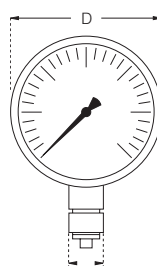

Pressure gauges

100-mm dial

Features

- Expanded 1.0 to 5.0 bar or 1.0 to 10.0 bar coloured scale range
- Externally adjustable pressure mark (applies only to pressure gauges with 63-mm dial)
- Extra robust for heavy-duty service
- With 63-mm or 100-mm body
- Precision and scale in line according to EN 12761
- Connection G 1/4" male

Range of display bar	Range of over-pressure up to ... bar	Connector	Scale-diameter D mm	Model/Order no.		Scale-division bar
				Standard	Liquid fertilizer-proof	
1 – 10	60	bottom	63	095.009.00.10.56	095.009.00.11.36	0.2
1 – 10	60	rear	63	095.009.00.11.37	095.009.00.11.35	
1 – 5	25	bottom	63	095.009.00.10.55	095.009.00.10.54	0.1
1 – 5	25	rear	63	095.009.00.10.72	095.009.00.10.71	
1 – 10	25	bottom	100	-	095.009.00.12.90	0.1
5 – 30	60	bottom	63	095.009.00.14.07.0	-	1.0

63-mm dial
bottom connector

G 1/4

63-mm dial
rear connector